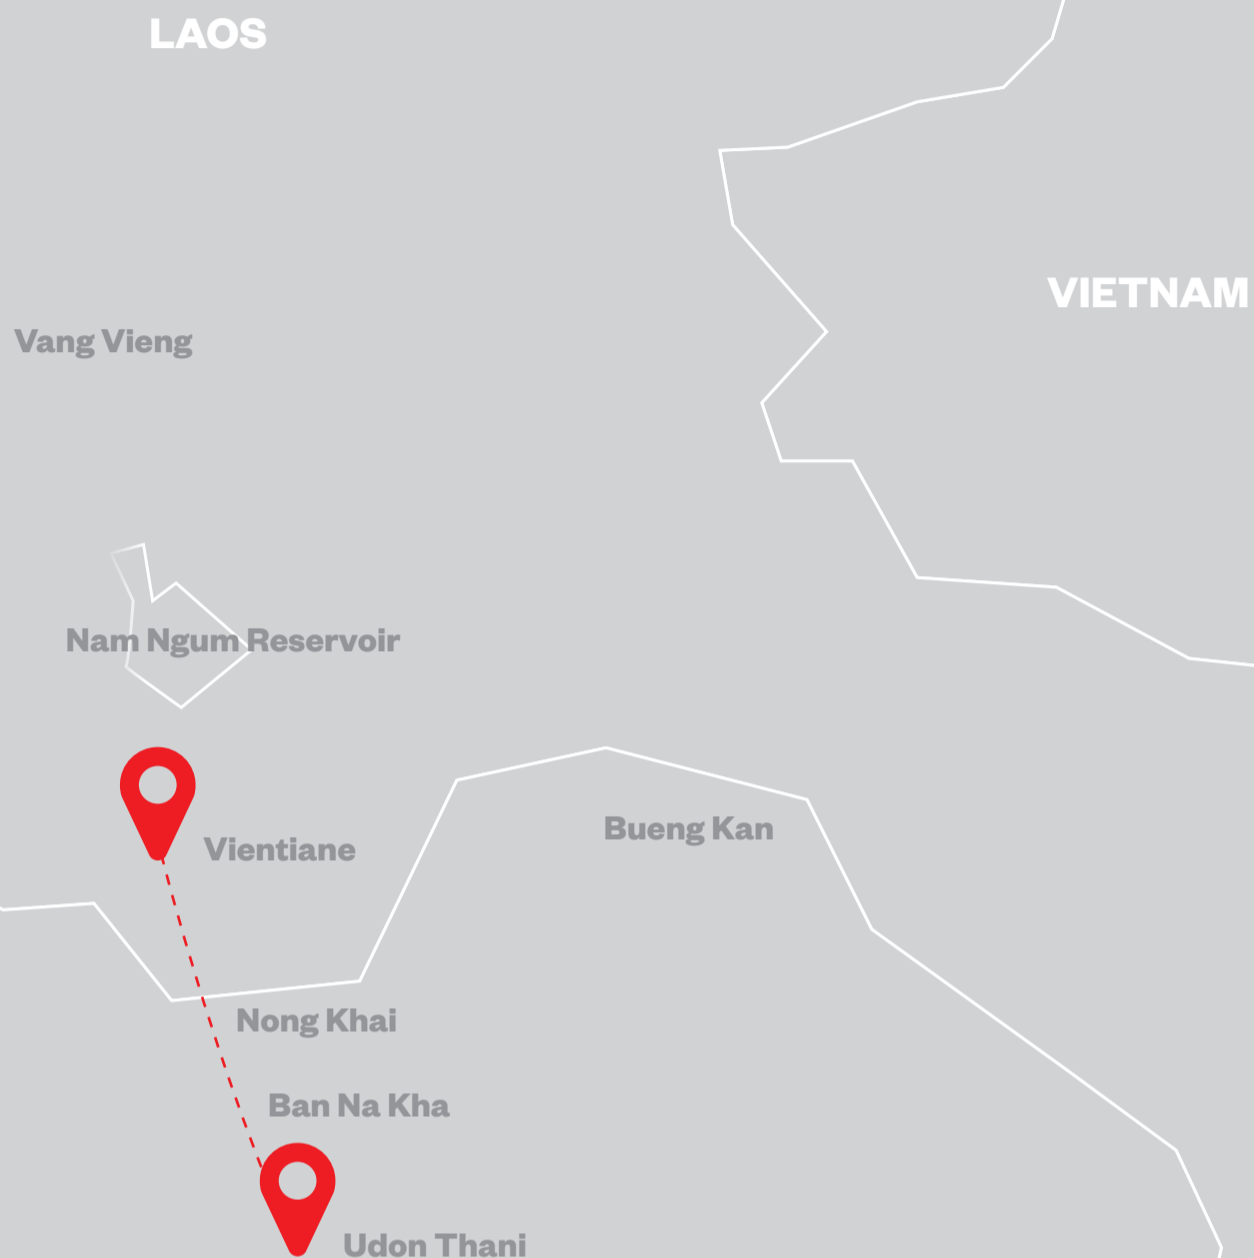

Trafficking Route Map

This map shows the real distance from Vientiane, Laos, Udon Thani, Thailand — a route commonly used for human trafficking.

ROUTE 5

**Vientiane, Laos to
Udon Thani, Thailand**

79km

#MoveForFreedom
povertycle.org.nz